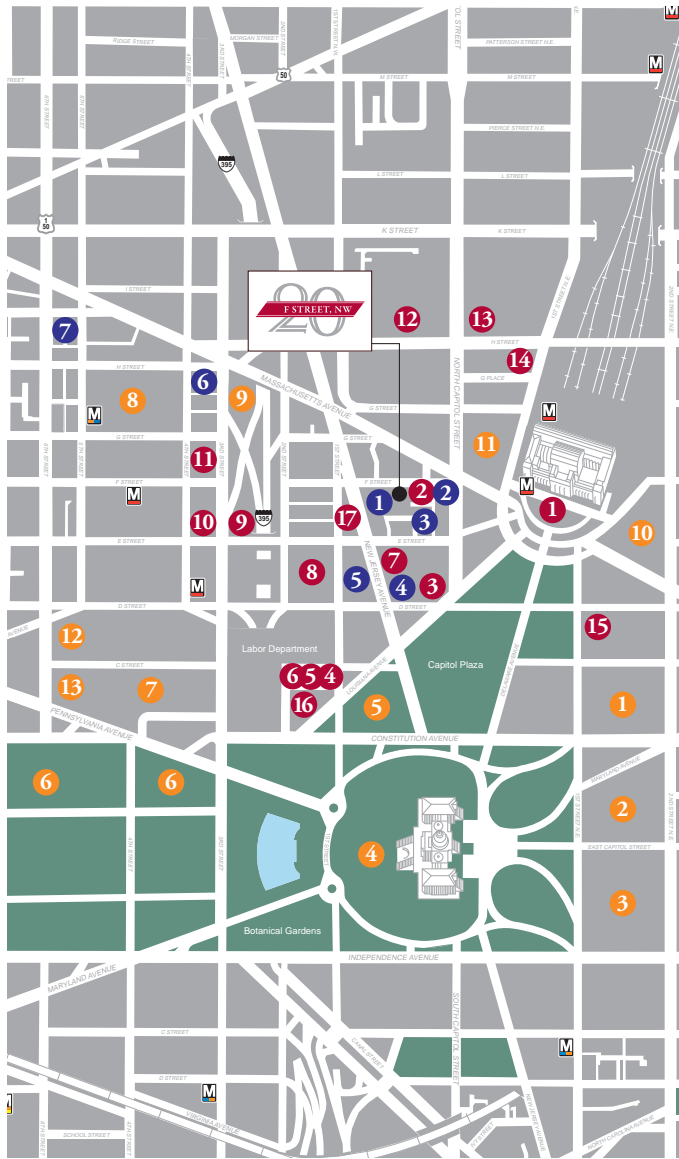

AREA AMENITIES

HOTELS

- 1 Washington Court Hotel
- 2 Phoenix Park Hotel/The Dubliner Restaurant
- 3 The George Hotel/Bistro Bis Restaurant
- 4 Holiday Inn/Senators Restaurant
- 5 Hyatt Regency/Capitol View Club Restaurant
- 6 Best Western
- 7 Red Roof Inn

RESTAURANTS

- 1 Union Station (7 restaurants, 35 casual dining establishments and 7 cafés)
- 2 Kelly's Irish Times
- 3 Johnny's Half Shell
- 4 Twin Boy Restaurant
- 5 Hamilton's
- 6 My Brother's Place
- 7 Kogod Deli
- 8 The Sun Spot View Club
- 9 Jack's Family Deli
- 10 3rd and Eats
- 11 Tamru Restaurant
- 12 Corner Store
- 13 Au Bon Pain
- 14 Goodies Deli
- 15 The Monocle
- 16 Charlie Palmer Steak House
- 17 Billy Goat Tavern

MUSEUMS, MEMORIALS & COURTS

- 1 Sewell-Belmont House
- 2 US Supreme Court
- 3 Library of Congress
- 4 US Capitol
- 5 Taft Memorial
- 6 National Gallery of Art
- 7 US Federal Courthouse
- 8 National Building Museum
- 9 National Japanese American War Memorial
- 10 Administrative Office of the Supreme Court
- 11 US Postal Museum/Capital City Brewery
- 12 District Court Building
- 13 Newseum